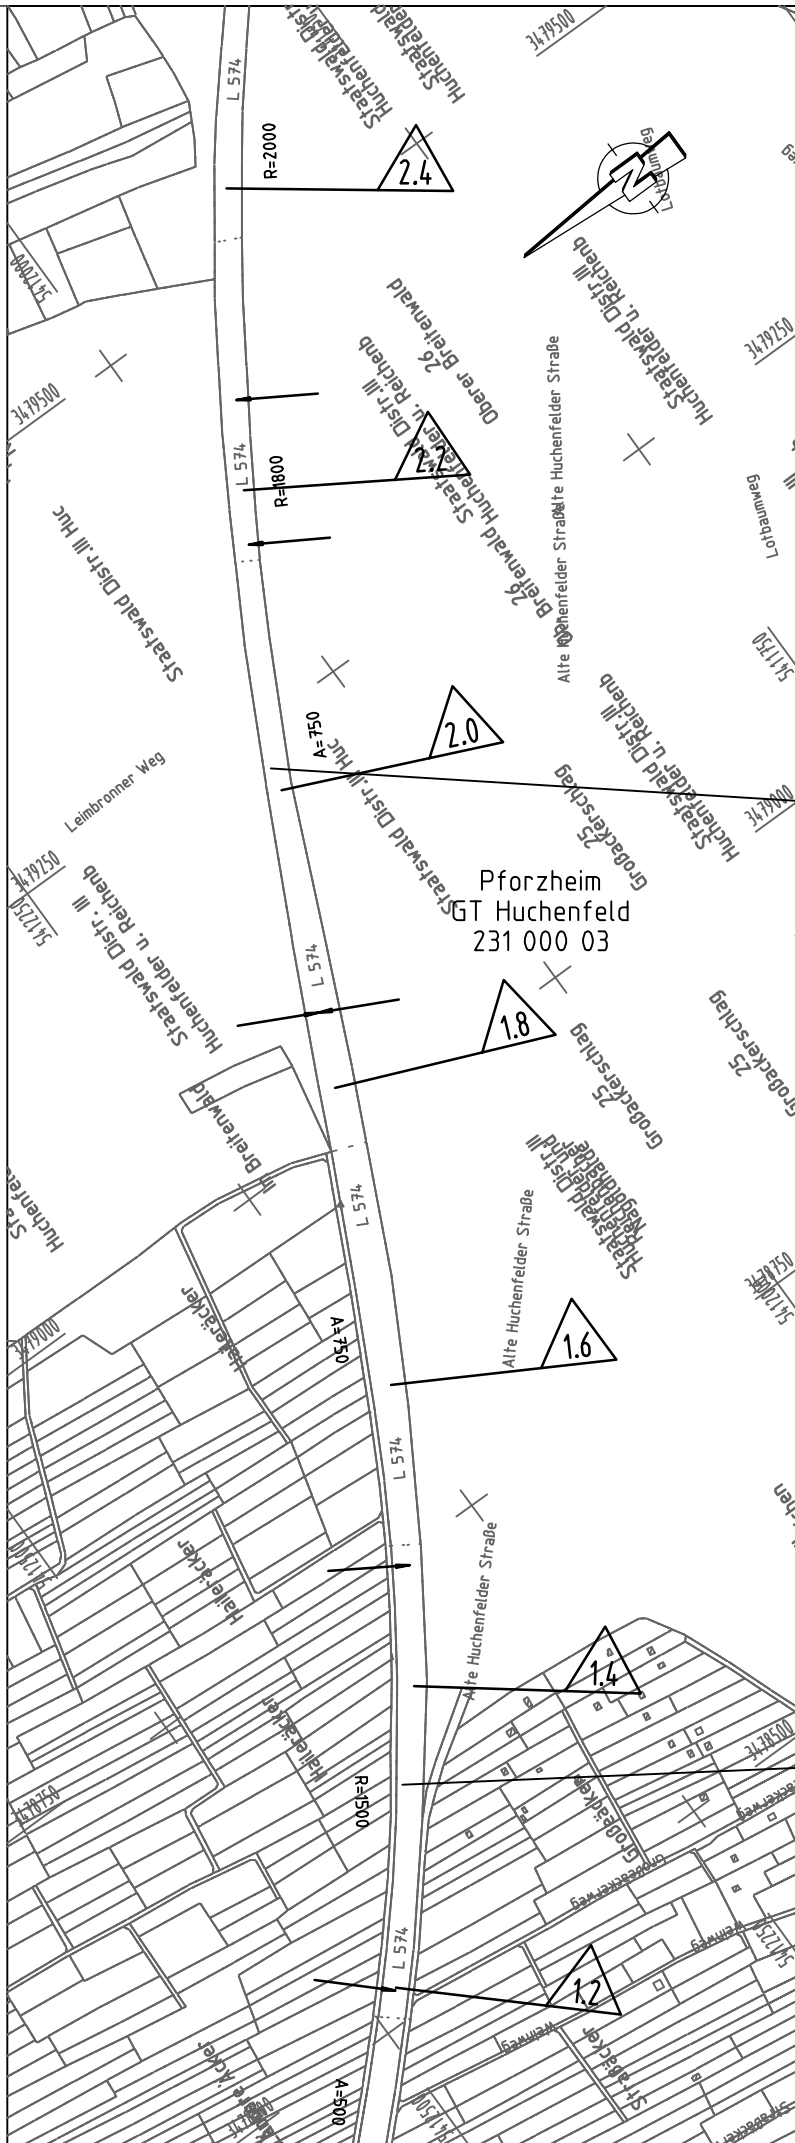

Kartenbild R 3523311.520 H 5298054.171 / Winkel 100° Gon

CARD/1 FL574_1 L574_05.PLT

Nach Netzkn.

7	1	1	8	0	1	2
---	---	---	---	---	---	---

Feldkarte

8	2	3	1	7	7
---	---	---	---	---	---

RP Karlsruhe Stadt Pforzheim

Straße

L			5	7	4
---	--	--	---	---	---

 Wid.

1

TK 25

7	1	1	8
---	---	---	---

 Blatt

			5
--	--	--	---

1.350

Maßstab 1 : 5000

Stand vom :

0	4	1	0
---	---	---	---

--	--	--	--	--	--	--	--	--	--

Von Netzkn.

7	1	1	8	0	1	3
---	---	---	---	---	---	---